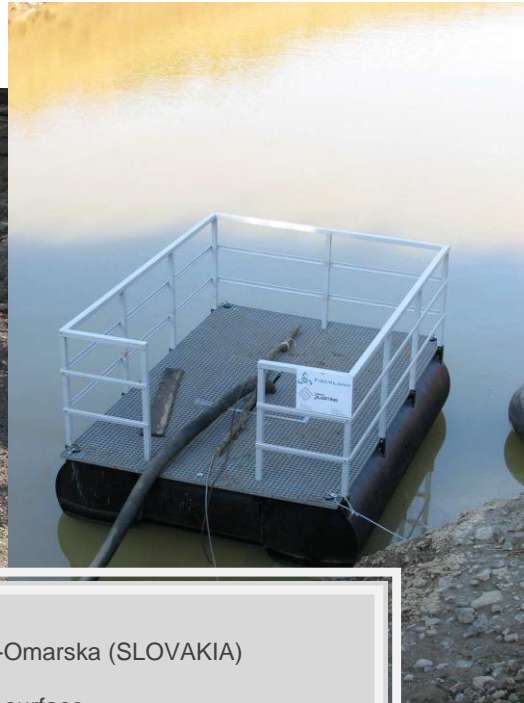

GRP GRATINGS TATRAGRATE

Applications for GRP products. Photos

EN

PROJECT DETAILS

Project: Floating Pump Station Mittal-Omarska (SLOVAKIA)

Application: Floorings

Product: GRP Gratings with concave surface