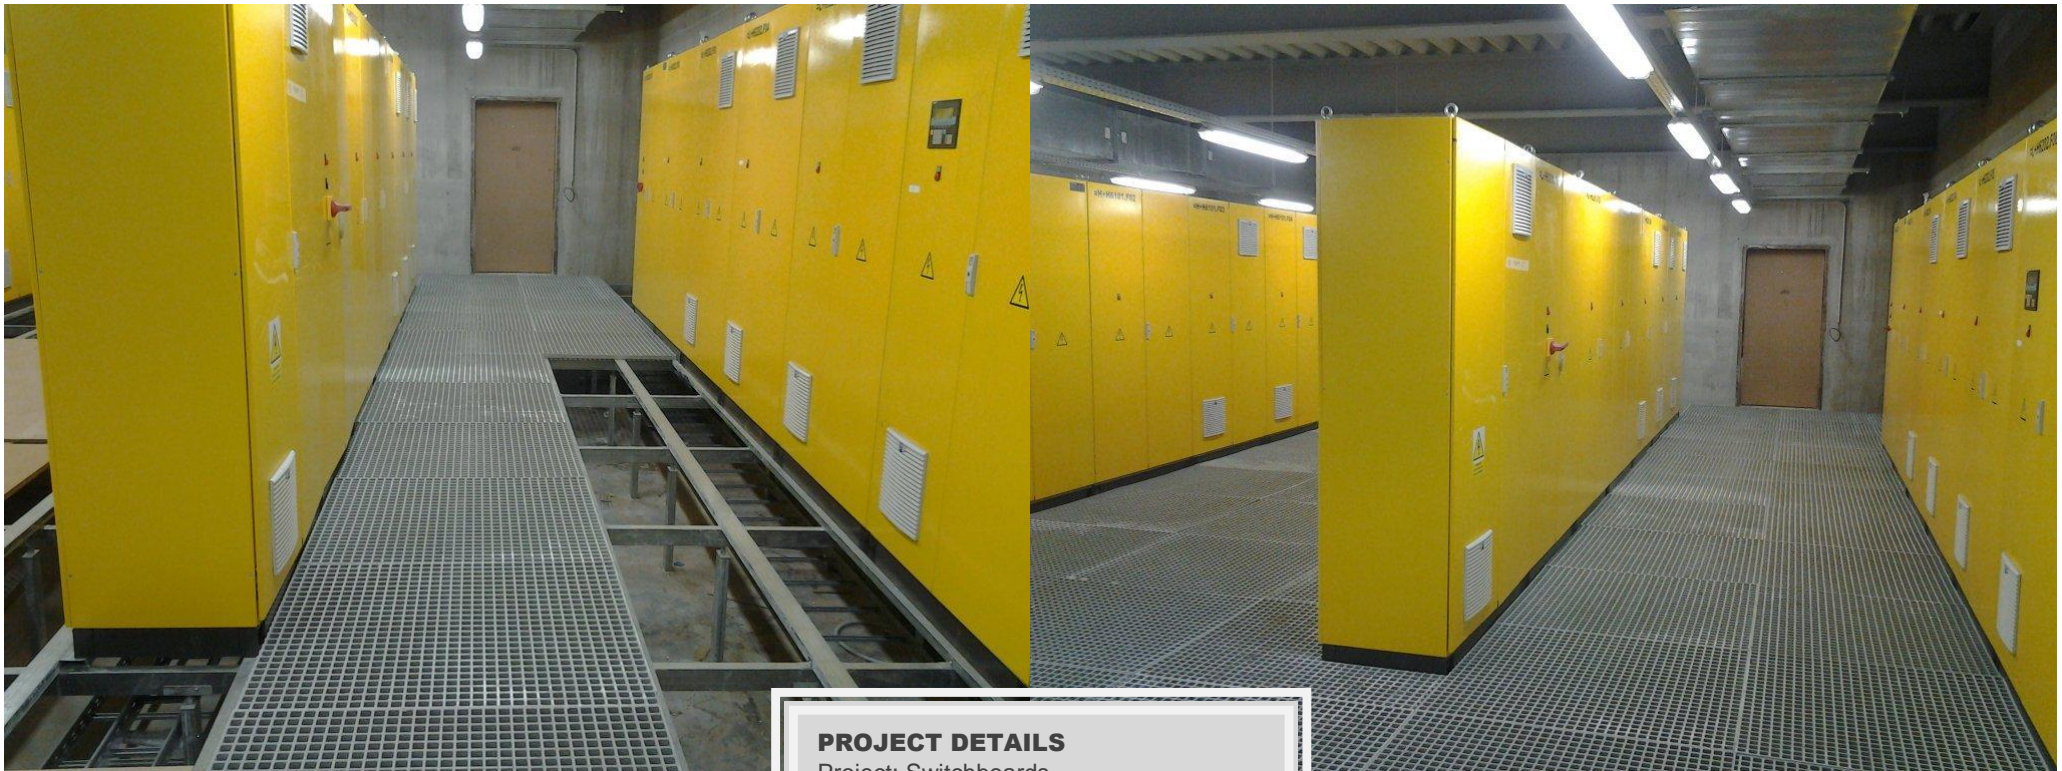

GRP GRATINGS TATRAGRATE

Applications for GRP products. Photos

EN

PROJECT DETAILS

Project: Switchboards

Application: floorings

Product: GRP Gratings with concave surface