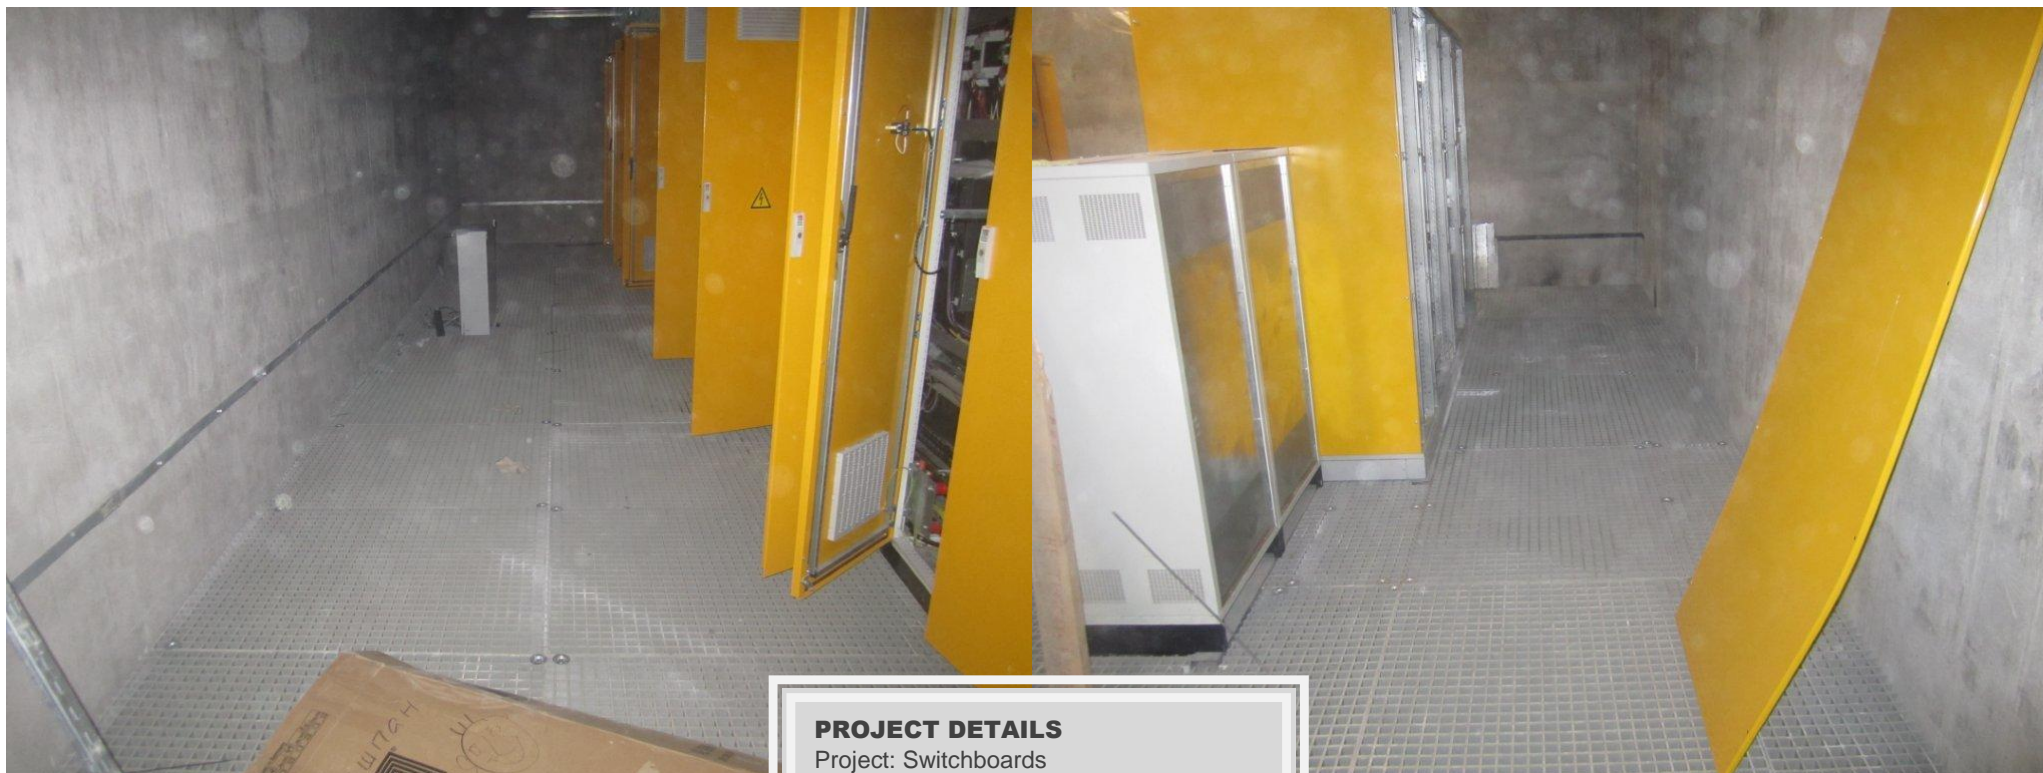

GRP GRATINGS TATRAGRATE

Applications for GRP products. Photos

EN

PROJECT DETAILS

Project: Switchboards
Application: floorings
Product: GRP Gratings with concave surface