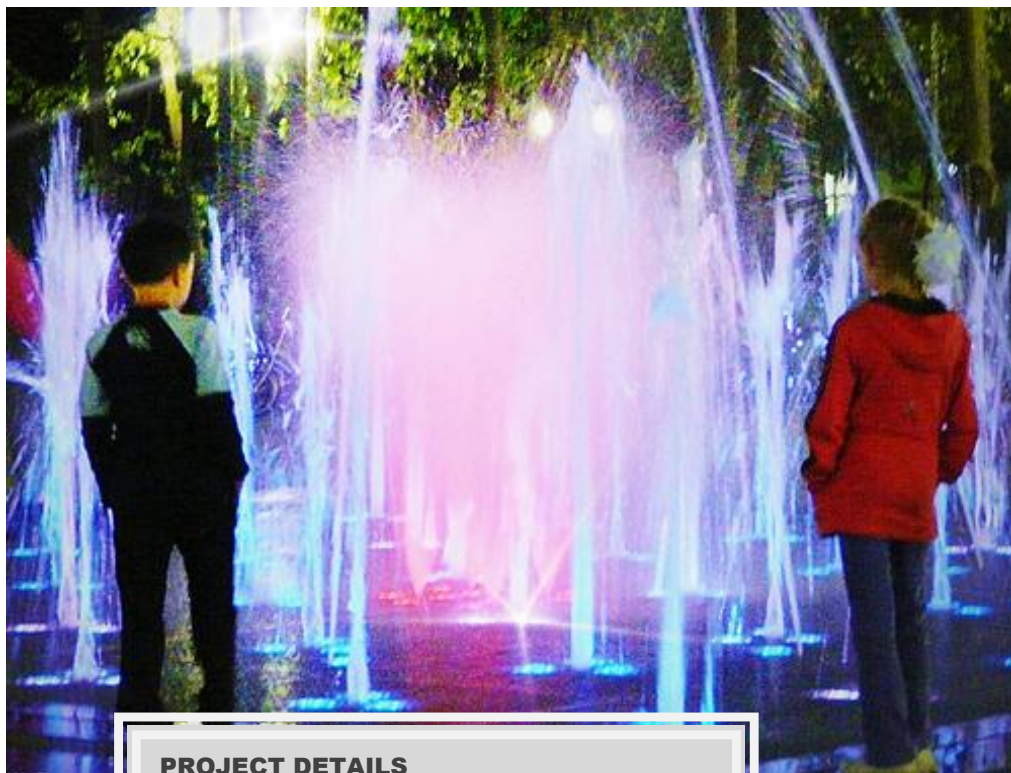

GRP GRATINGS TATRAGRATE

Applications for GRP products. Photos

EN

PROJECT DETAILS

Project: Fountains of St. Petersburg, Russia
Application: floorings
Product: GRP Gratings with concave surface