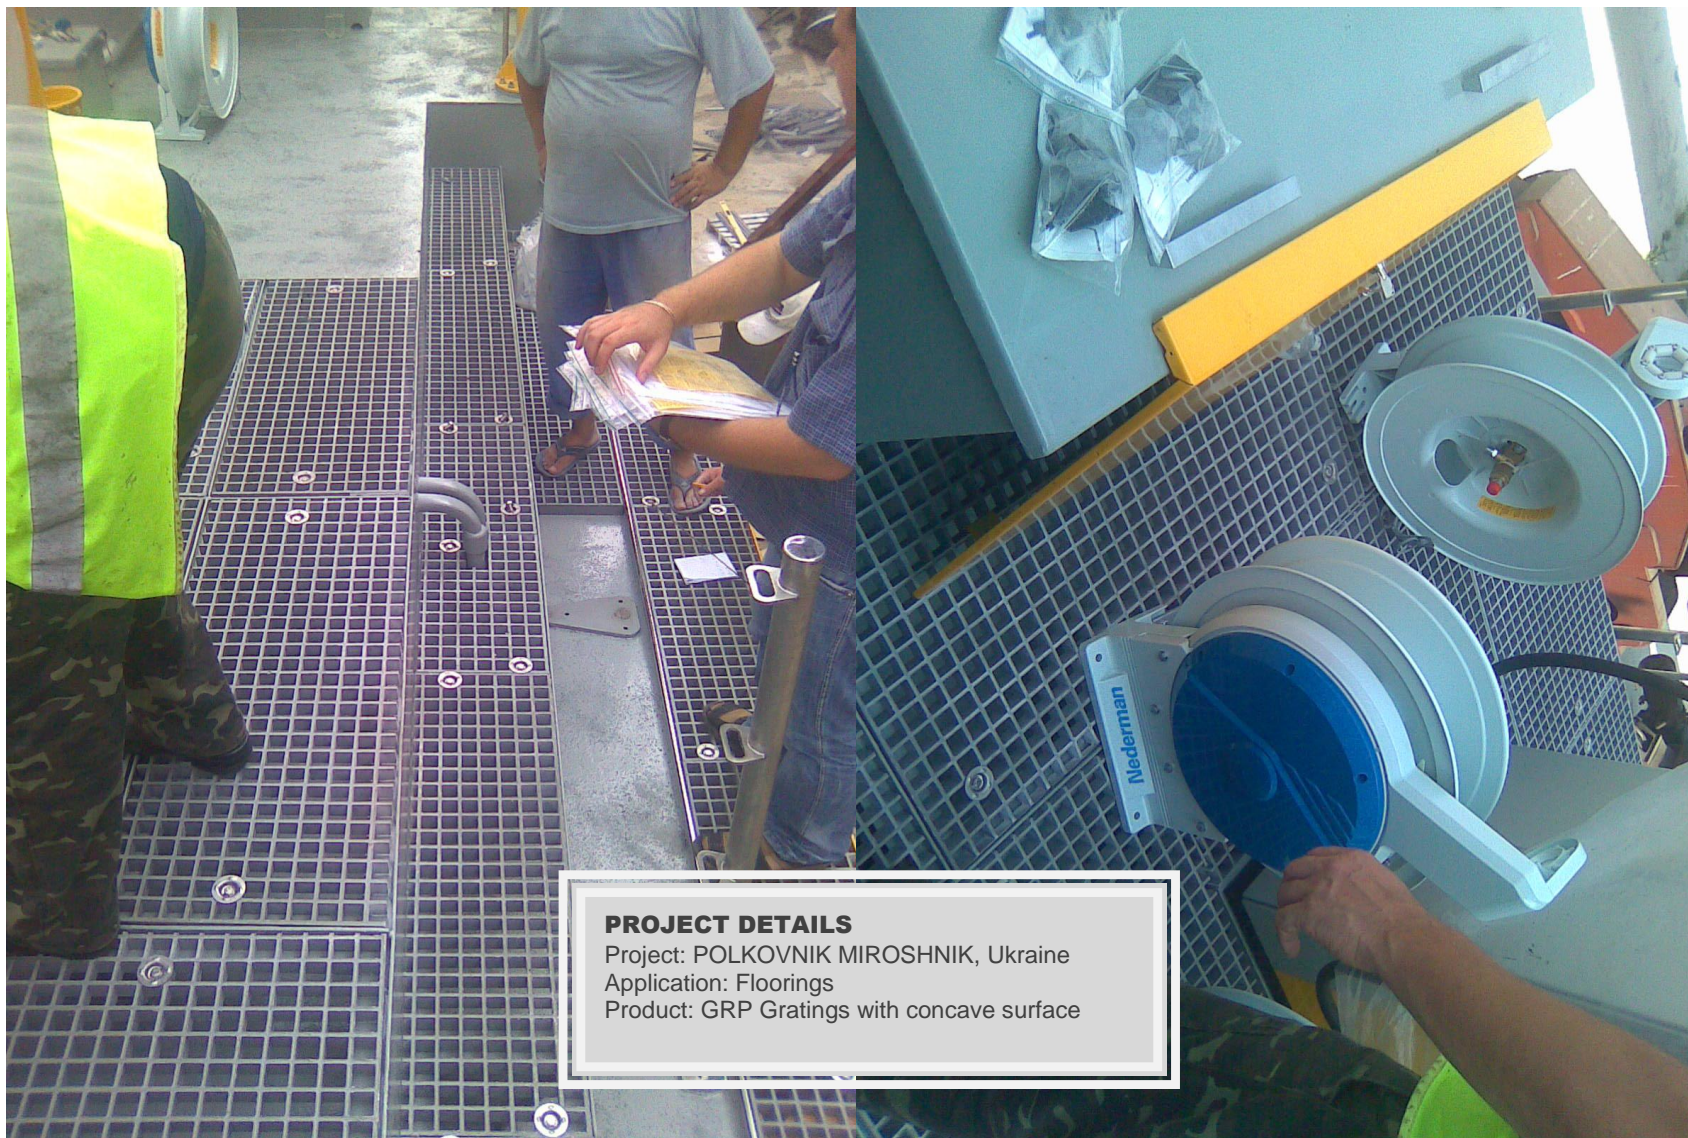

GRP GRATINGS TATRAGRATE

Applications for GRP products. Photos

EN

PROJECT DETAILS

Project: POLKOVNIK MIROSHNIK, Ukraine
Application: Floorings
Product: GRP Gratings with concave surface