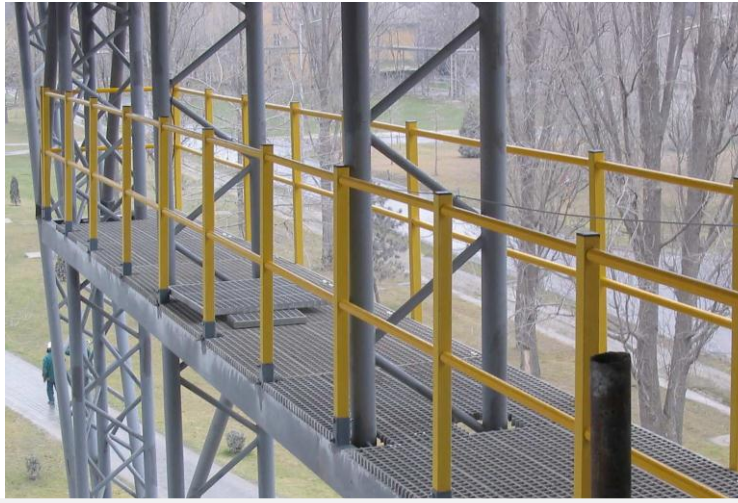

GRP GRATINGS TATRAGRATE

Applications for GRP products. Photos

EN