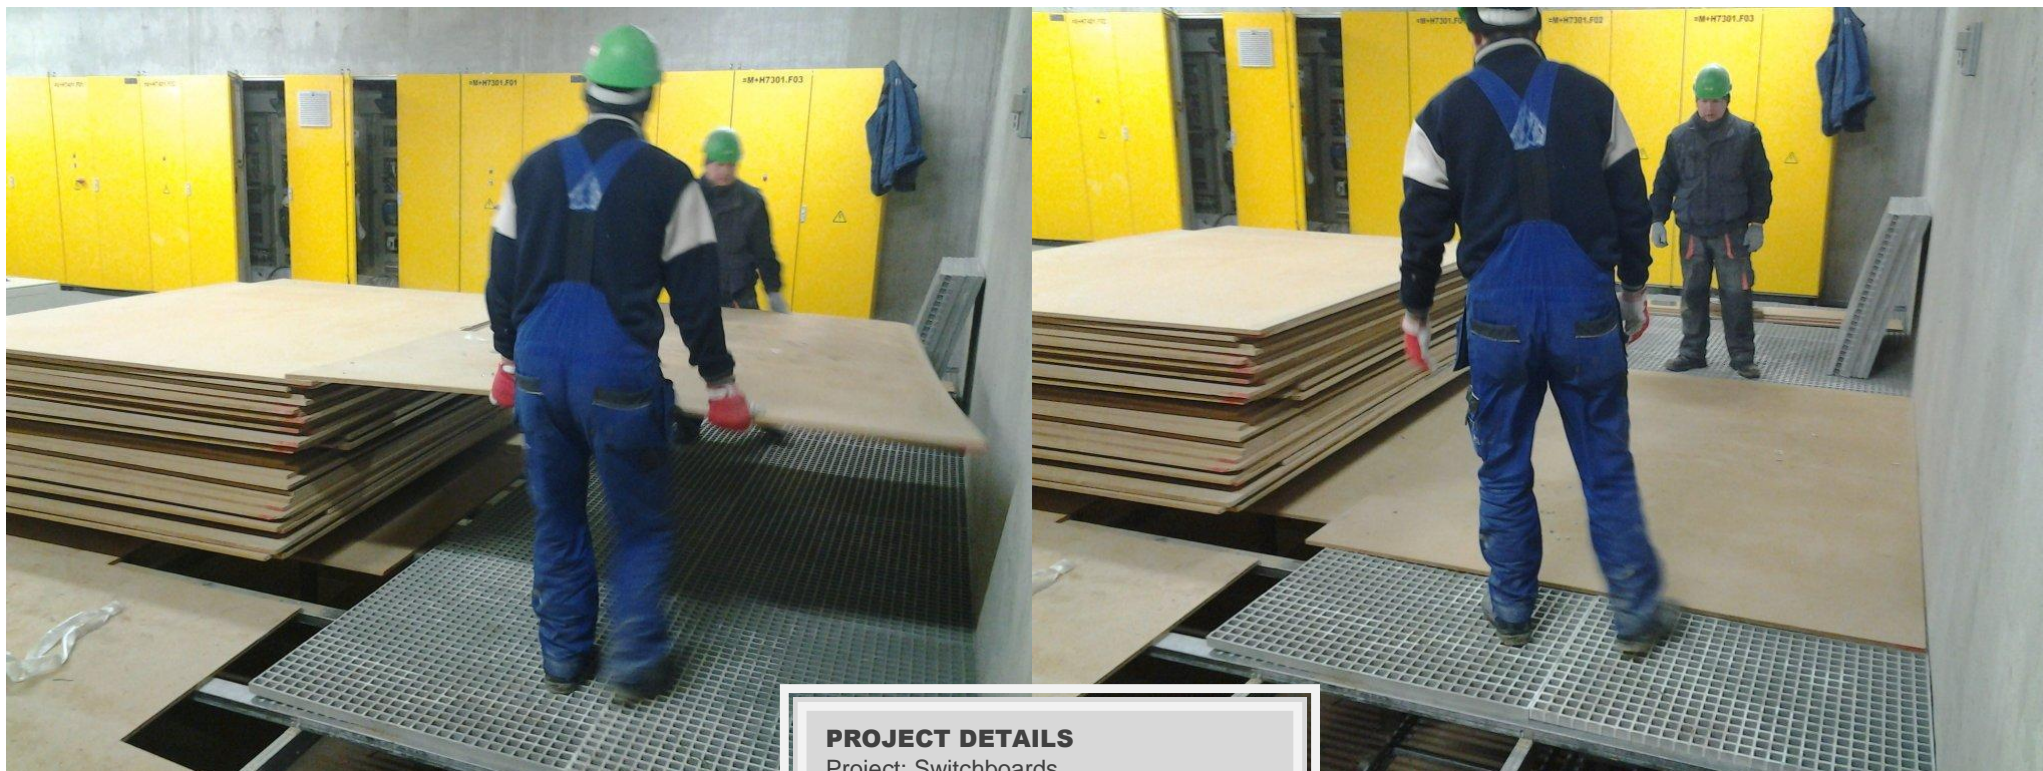

GRP GRATINGS TATRAGRATE

Applications for GRP products. Photos

EN

PROJECT DETAILS

Project: Switchboards
Application: floorings
Product: GRP Gratings with concave surface