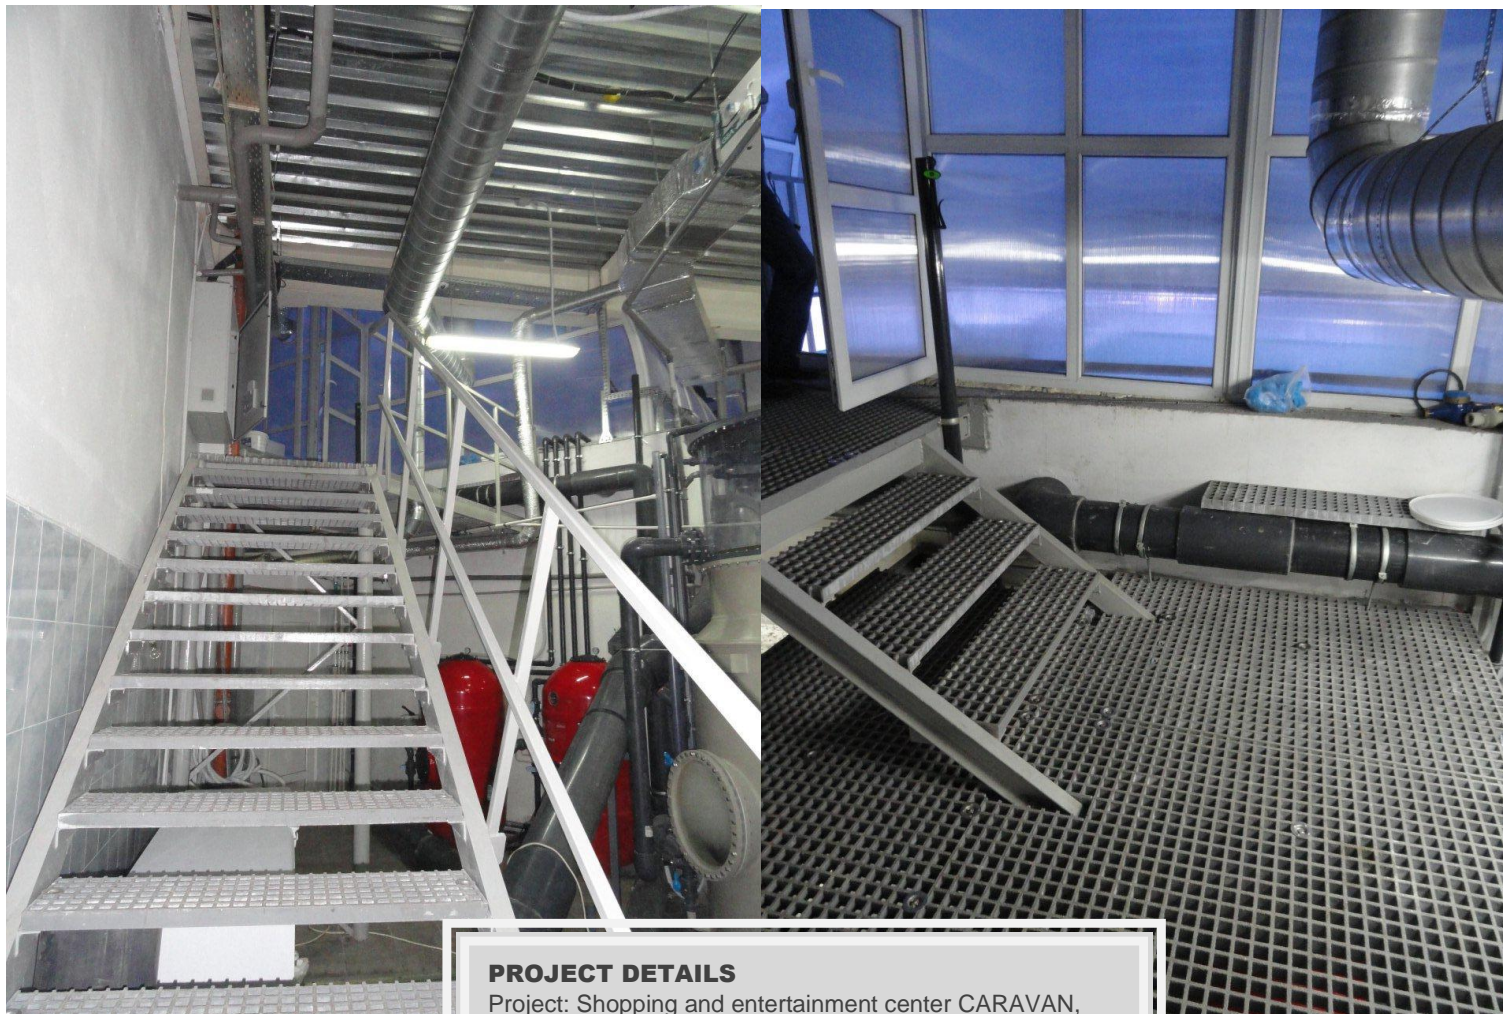

GRP GRATINGS TATRAGRATE

Applications for GRP products. Photos

EN

PROJECT DETAILS

Project: Shopping and entertainment center CARAVAN,
Kharkov (UKRAINE)

Application: walkways, stairtreads

Product: GRP Gratings with concave surface