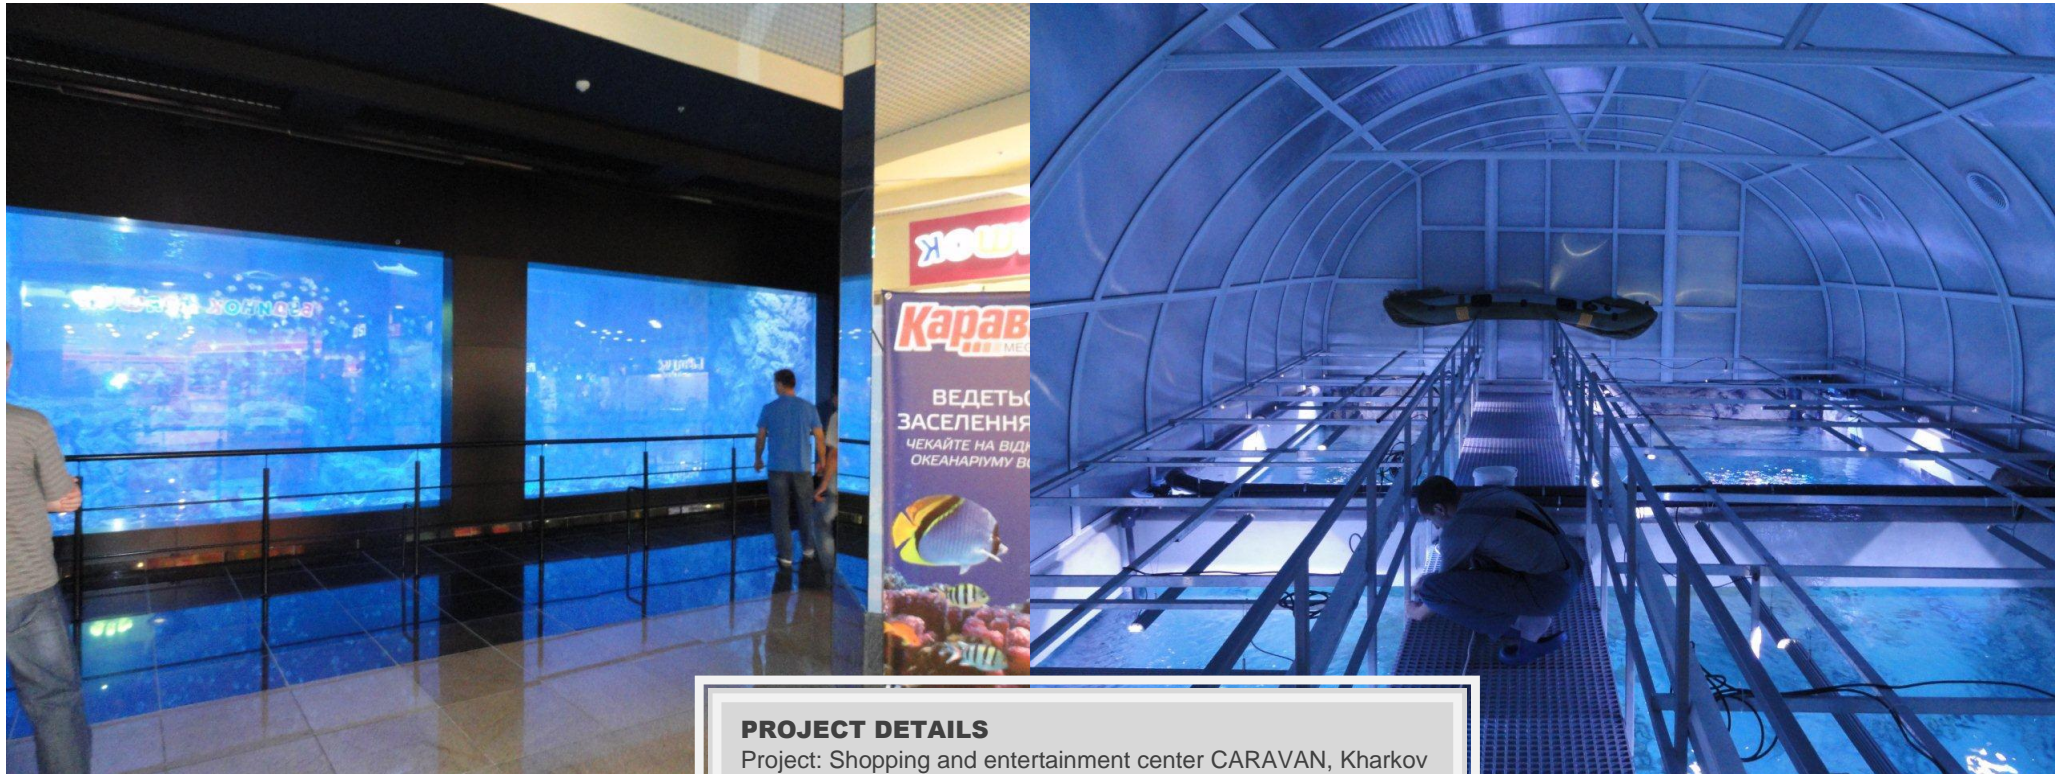

GRP GRATINGS TATRAGRATE

Applications for GRP products. Photos

EN

Entertainment

[Back to Top](#)

Aqua parks

[Back to Top](#)

PROJECT DETAILS

Project: Shopping and entertainment center CARAVAN, Kharkov (UKRAINE)

Application: walkways, stairtreads

Product: GRP Gratings with concave surface