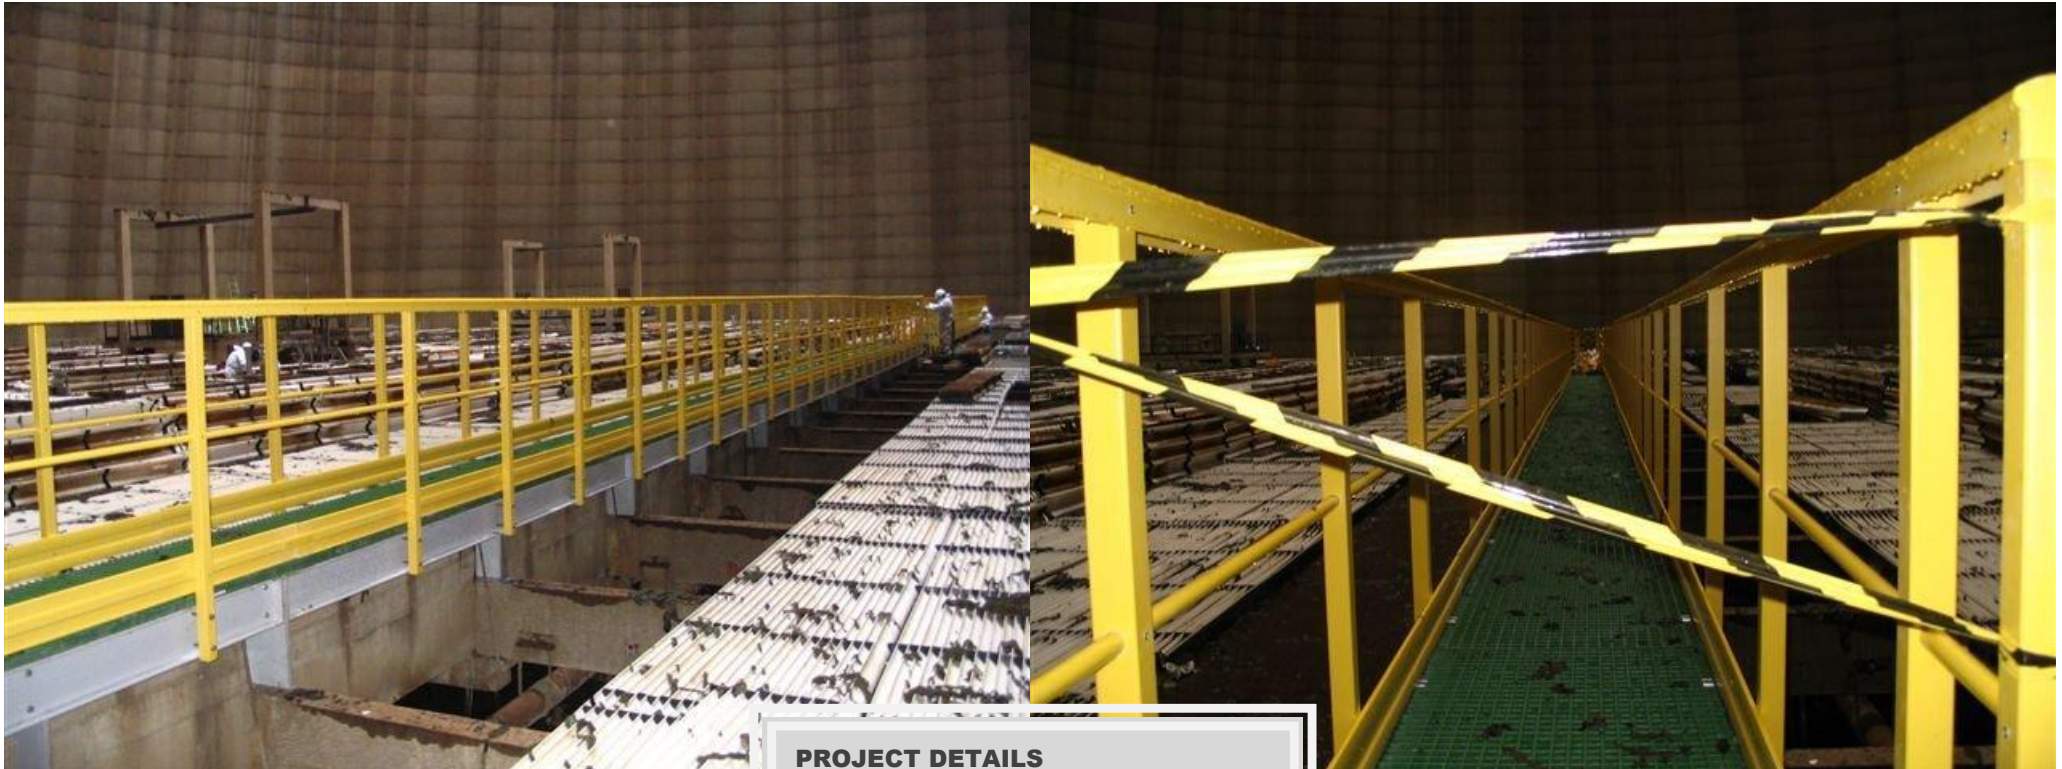

GRP GRATINGS TATRAGRATE

Applications for GRP products. Photos

EN

PROJECT DETAILS

Project: Nuclear Power Station
Application: Floorings, walkways
Product: GRP Gratings with concave surface