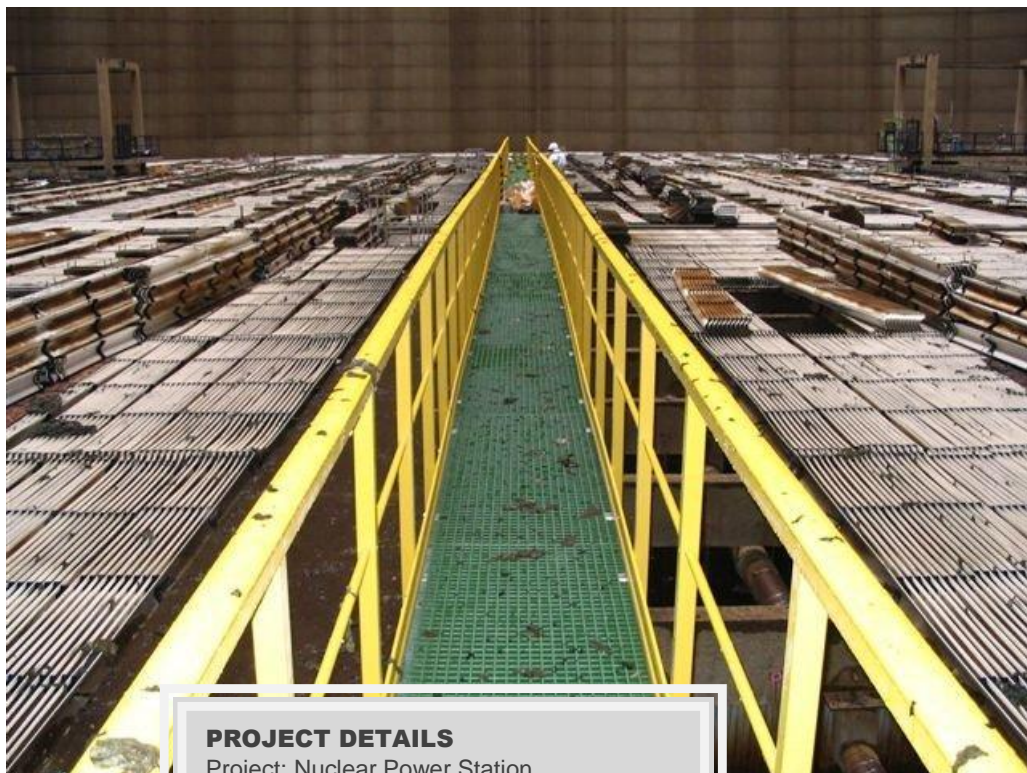

GRP GRATINGS TATRAGRATE

Applications for GRP products. Photos

EN

PROJECT DETAILS

Project: Nuclear Power Station
Application: Floorings, walkways
Product: GRP Gratings with concave surface