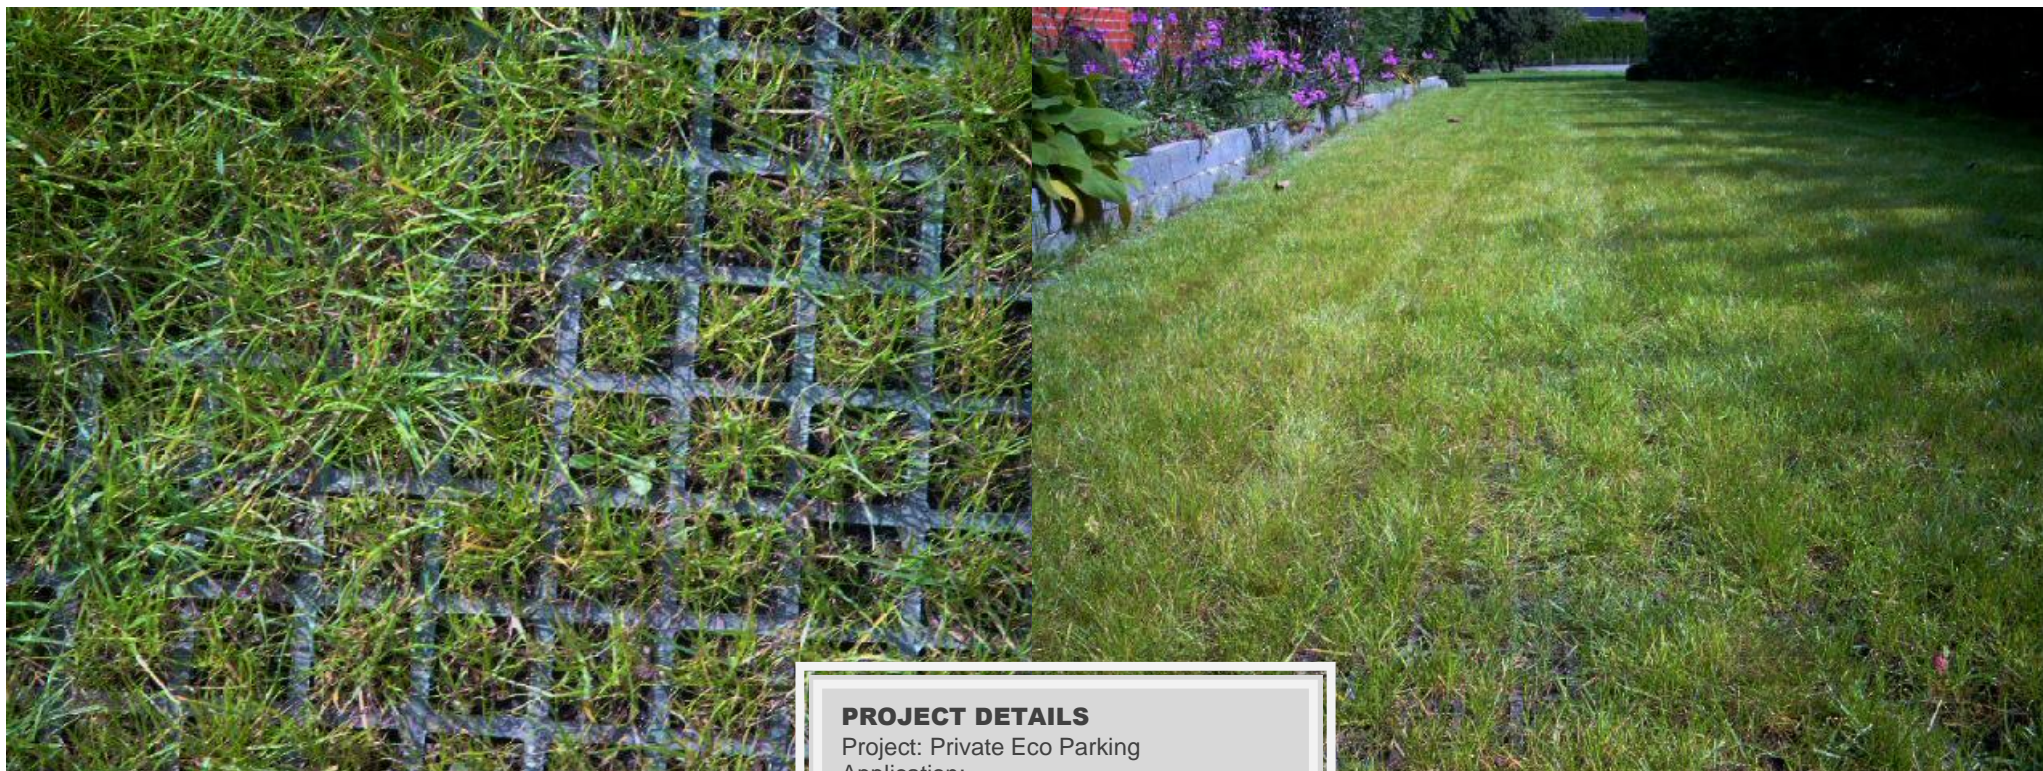

GRP GRATINGS TATRAGRATE

Applications for GRP products. Photos

EN

PROJECT DETAILS

Project: Private Eco Parking

Application:

Product: GRP Gratings with concave surface