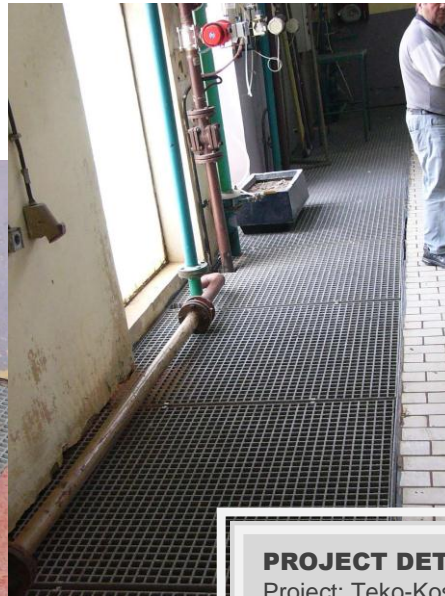

EN

PROJECT DETAILS

Project: Teko-Kostolac

Application: Walkways, Floorings

Product: GRP Gratings with concave surface

GRP GRATINGS TATRAGRATE

Applications for GRP products. Photos

EN