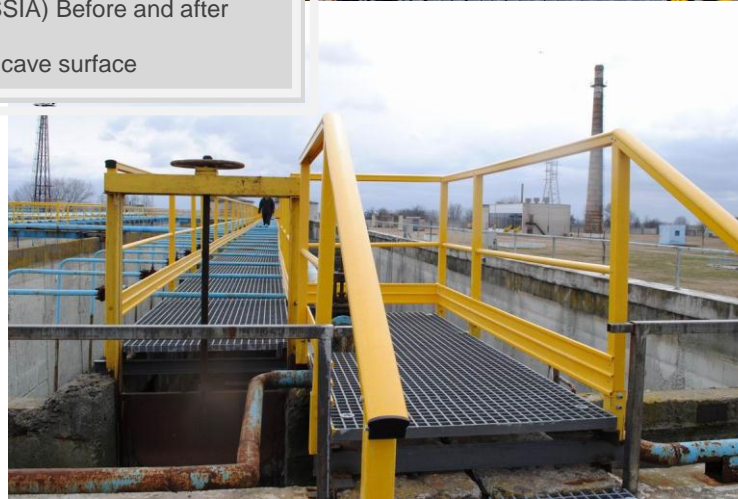

PROJECT DETAILS

Project: Treatment facilities Baranovichi. Reconstruction of the aeration tank. (BELORUSSIA)
Application: walkways
Product: GRP Gratings with concave surface