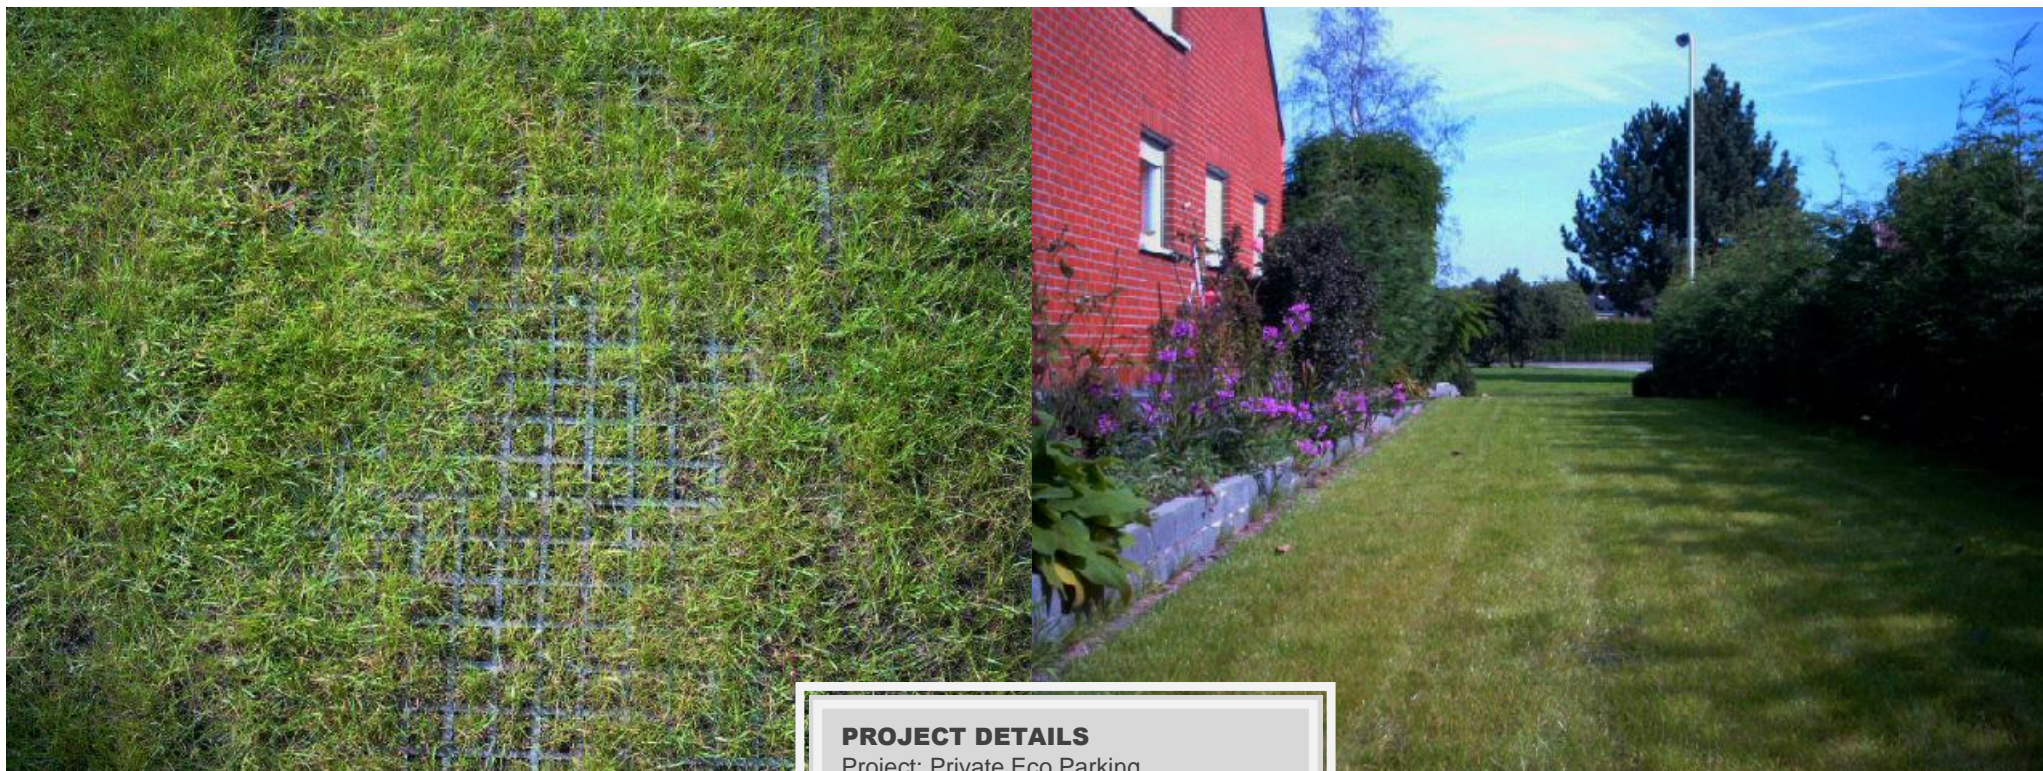

**PROJECT DETAILS**

Project: Private Eco Parking

Application:

Product: GRP Gratings with concave surface

GRP GRATINGS TATRAGRATE

Applications for GRP products. Photos

EN

**PROJECT DETAILS**