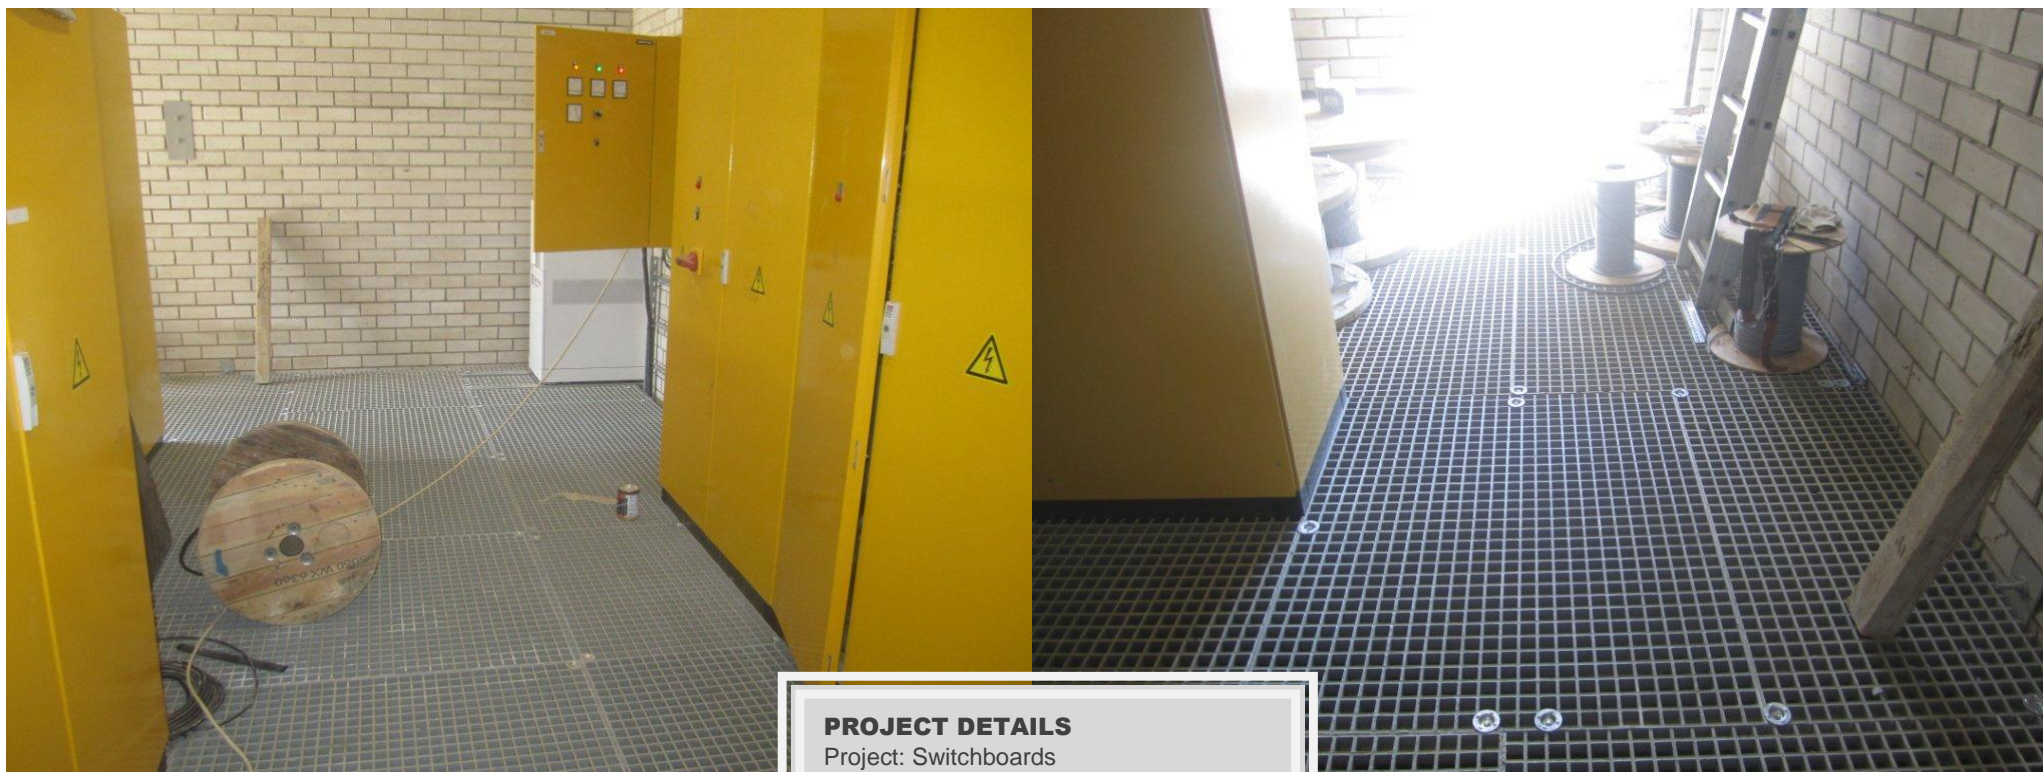

GRP GRATINGS TATRAGRATE

Applications for GRP products. Photos

EN

PROJECT DETAILS

Project: Switchboards
Application: floorings
Product: GRP Gratings with concave surface