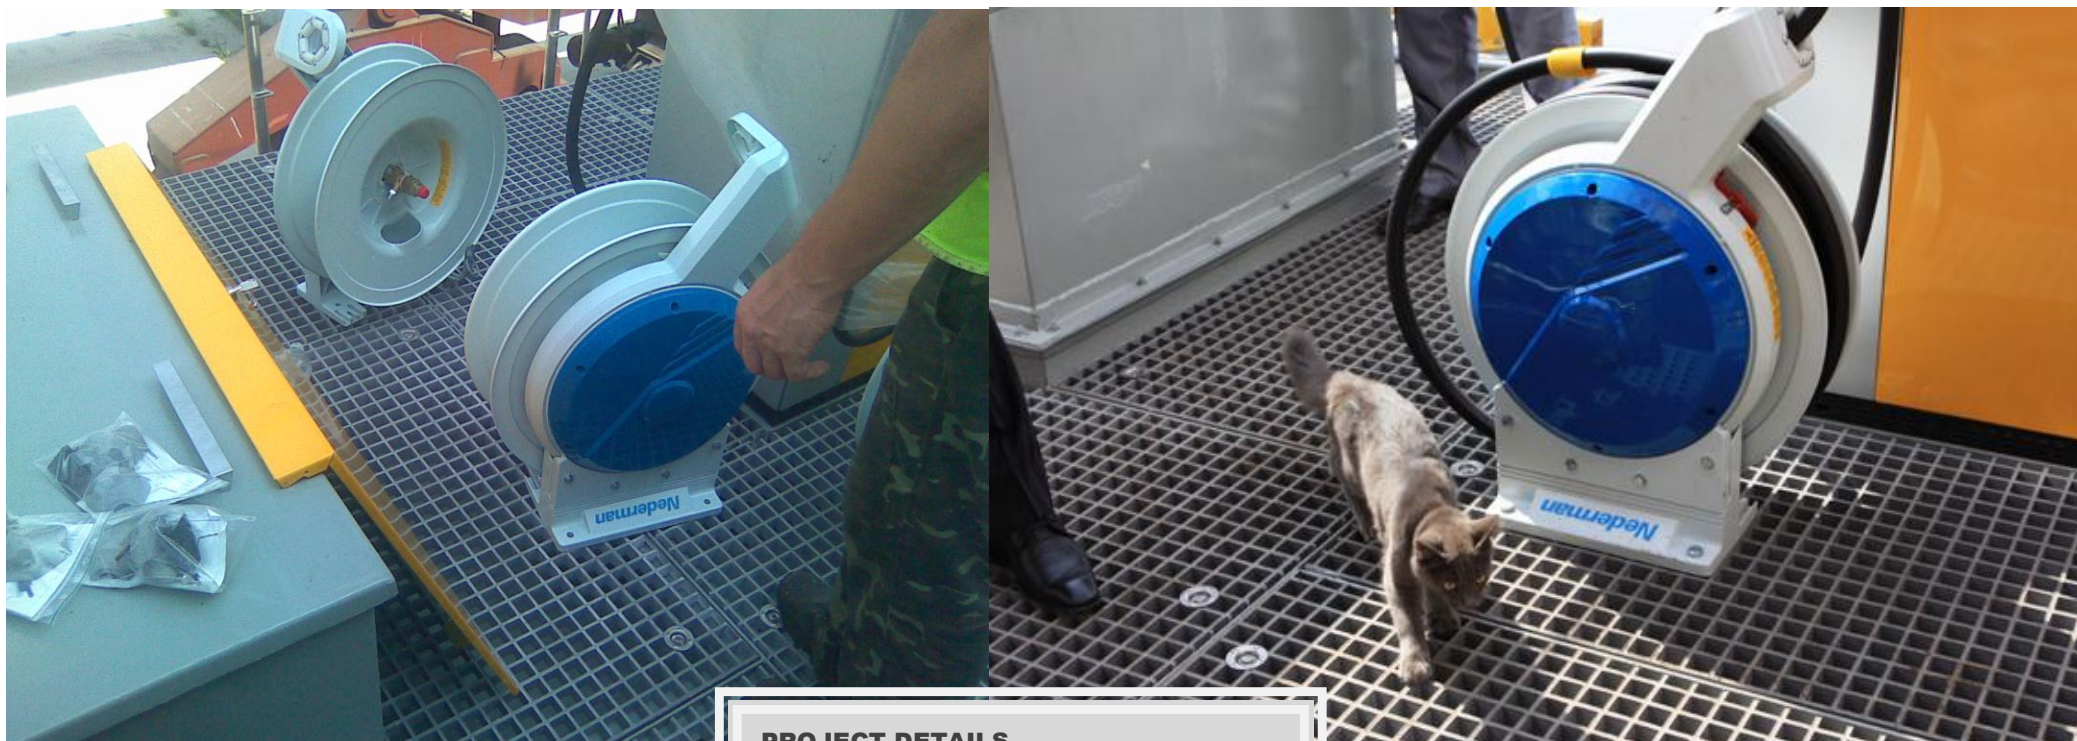

GRP GRATINGS TATRAGRATE

Applications for GRP products. Photos

EN

PROJECT DETAILS

Project: POLKOVNIK MIROSHNIK, Ukraine

Application: Floorings

Product: GRP Gratings with concave surface