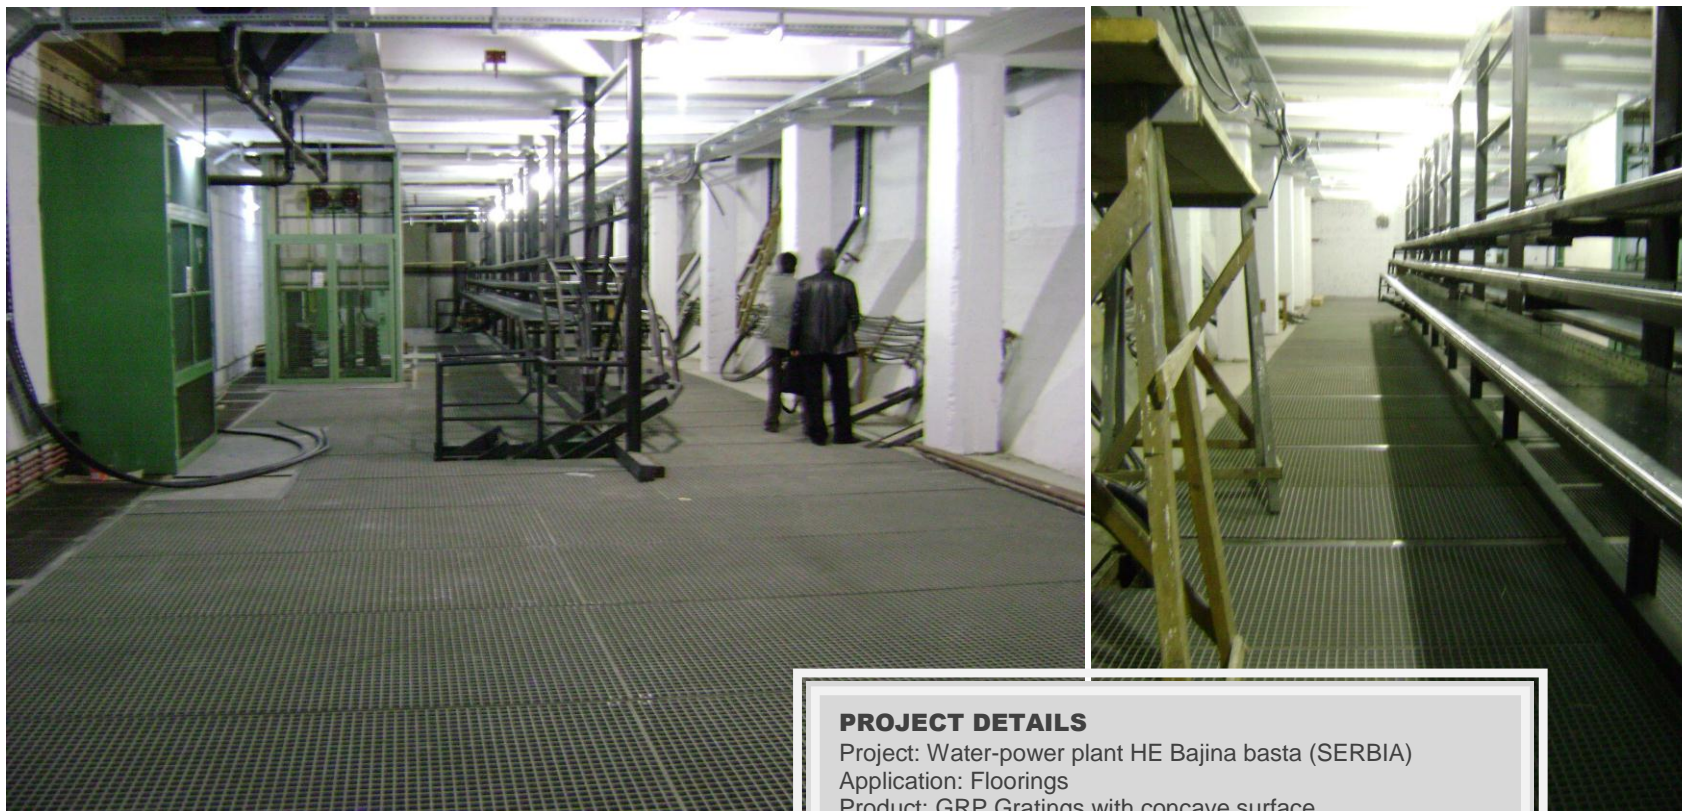

GRP GRATINGS TATRAGRATE

Applications for GRP products. Photos

EN

Power

[Back to Top](#)

PROJECT DETAILS

Project: Water-power plant HE Bajina basta (SERBIA)

Application: Floorings

Product: GRP Gratings with concave surface