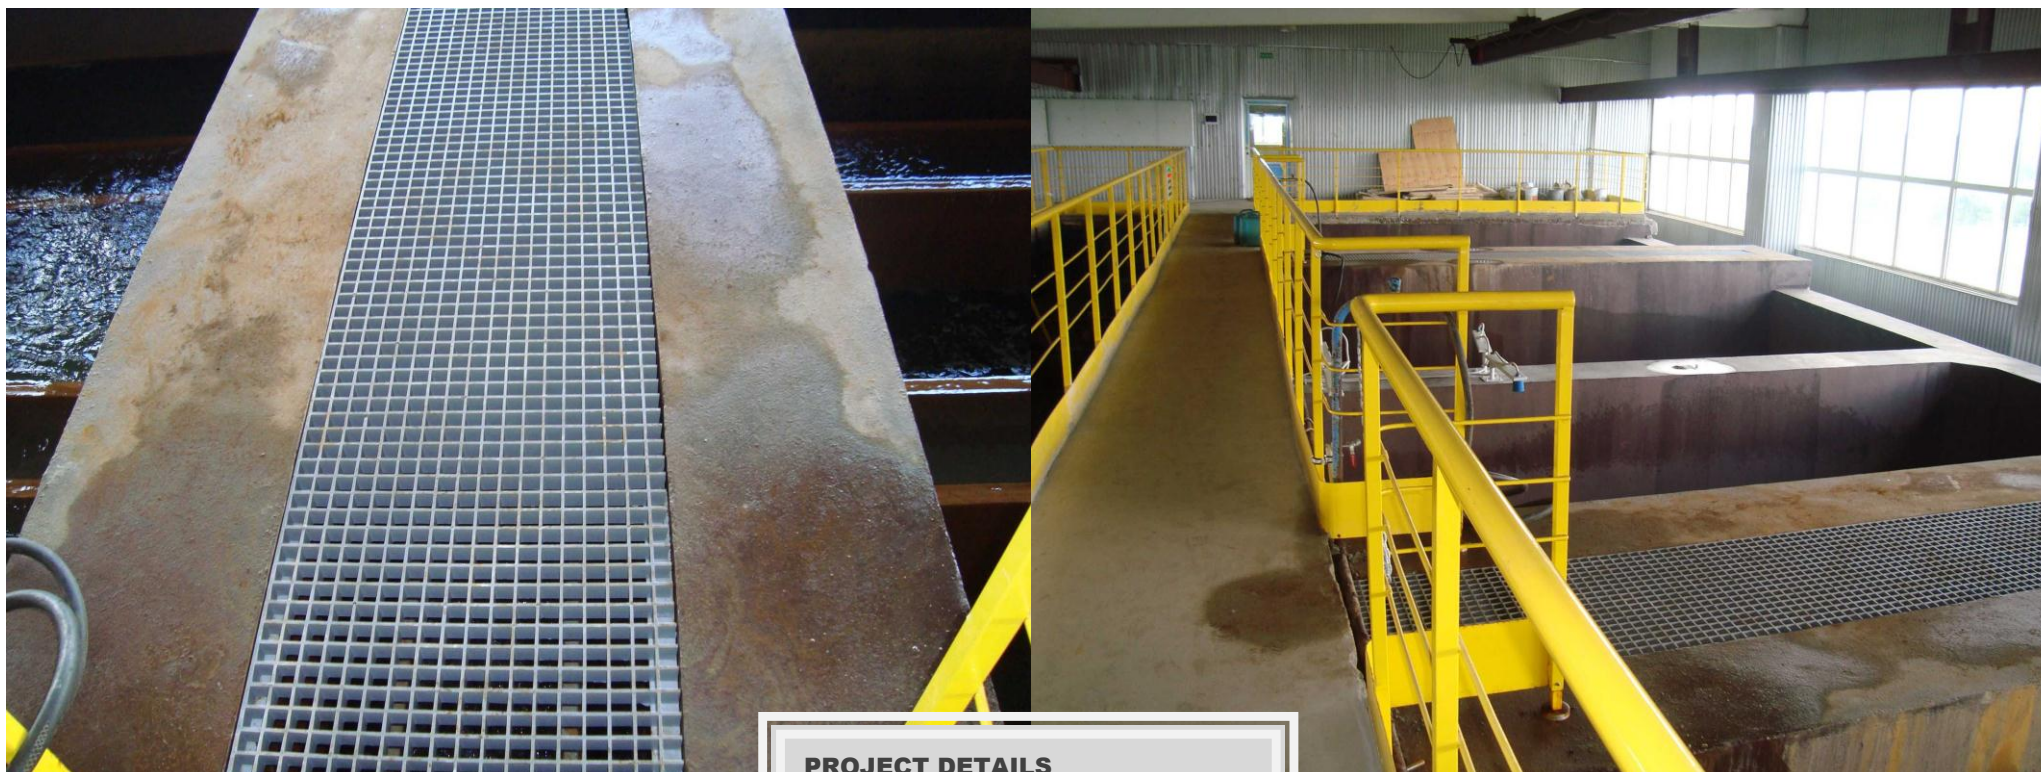

GRP GRATINGS TATRAGRATE

Applications for GRP products. Photos

EN

PROJECT DETAILS

Project: Wastewater treatment plants

Application: walkways

Product: GRP Gratings with concave surface