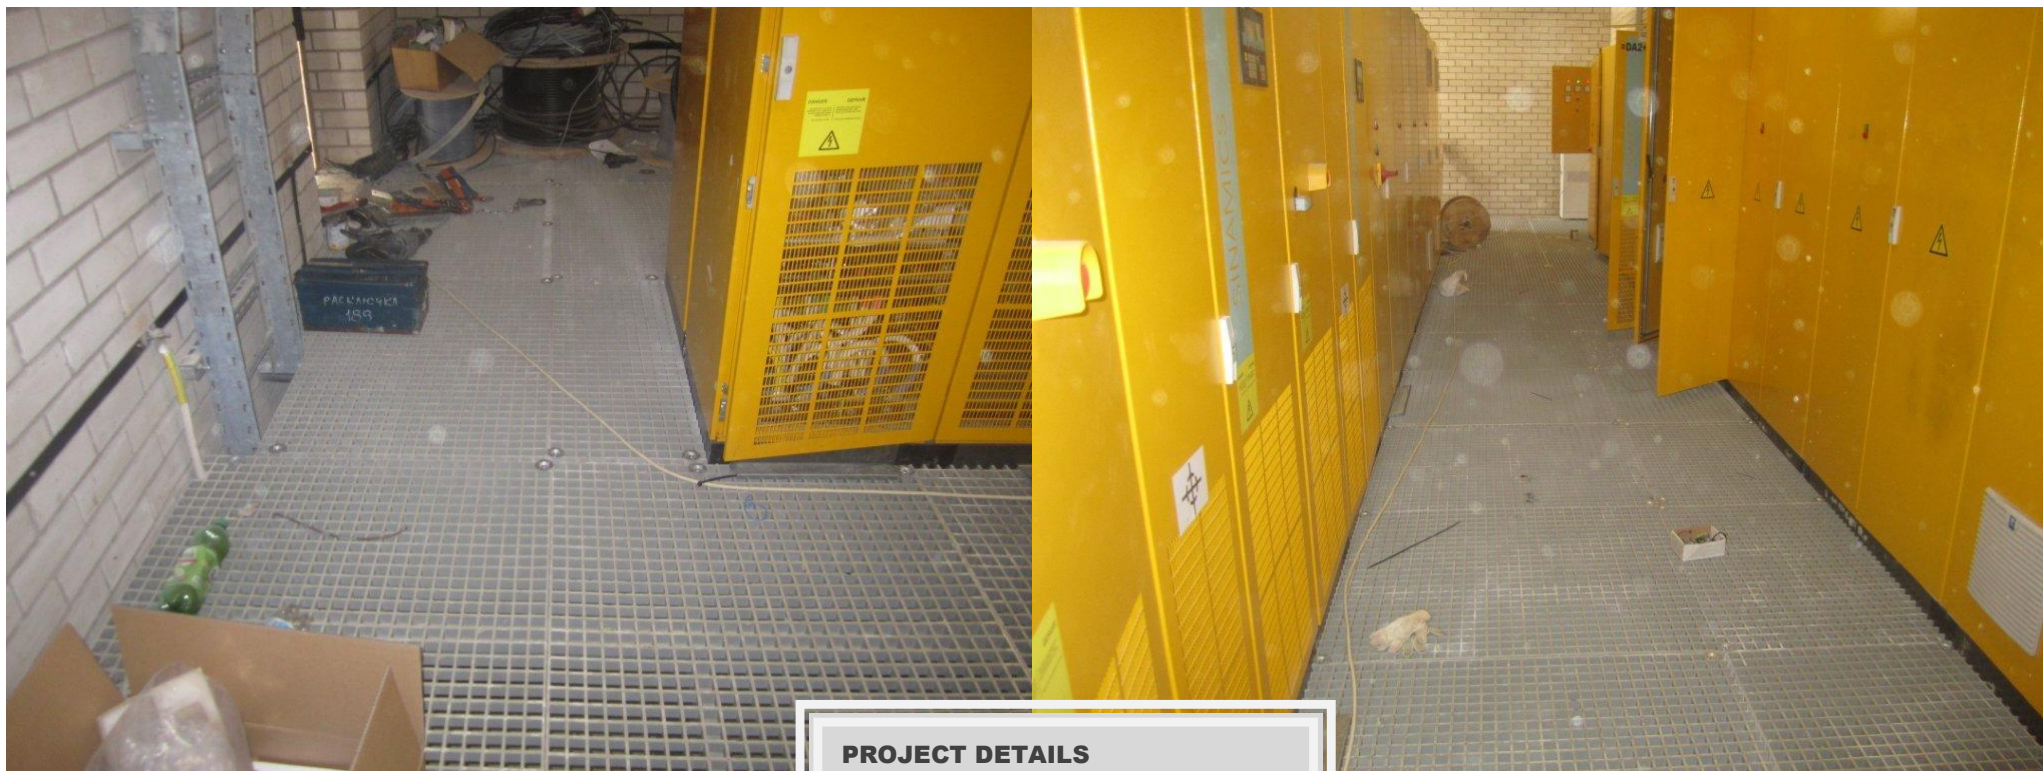

GRP GRATINGS TATRAGRATE

Applications for GRP products. Photos

EN

PROJECT DETAILS

Project: Switchboards
Application: floorings
Product: GRP Gratings with concave surface