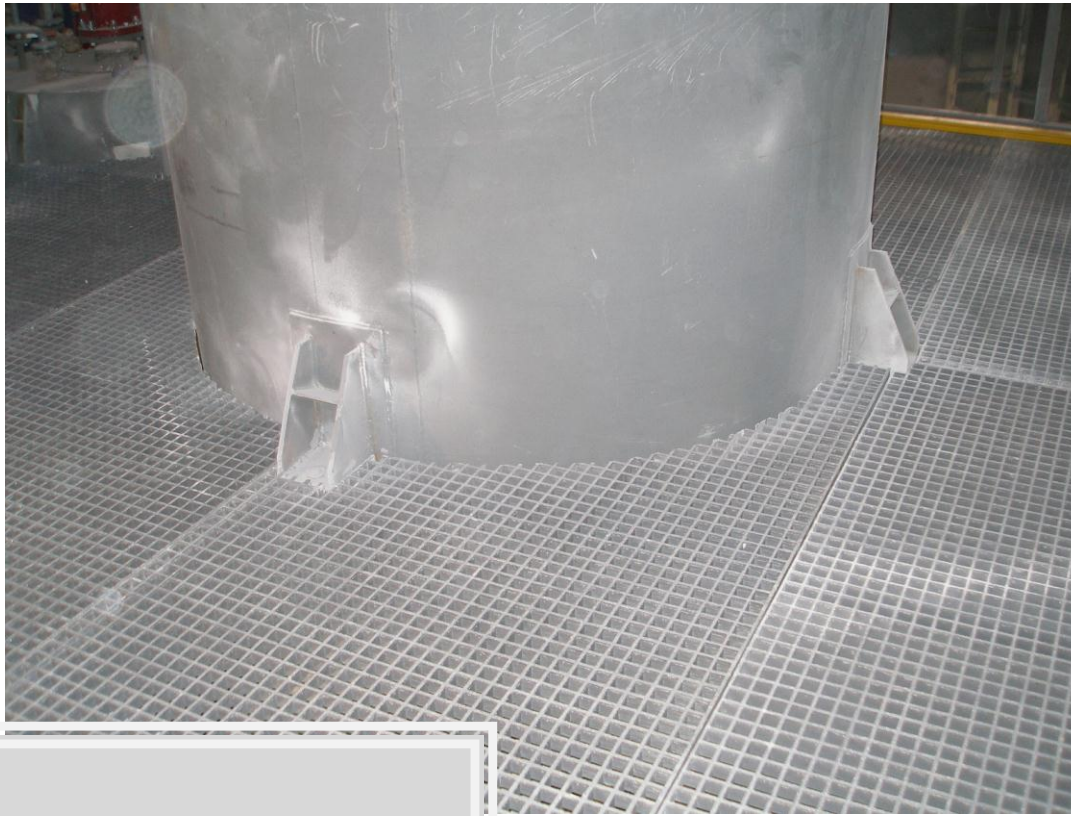

GRP GRATINGS TATRAGRATE

Applications for GRP products. Photos

EN

PROJECT DETAILS

Project:

Application: Walkways, Floorings

Product: GRP Gratings with concave surface