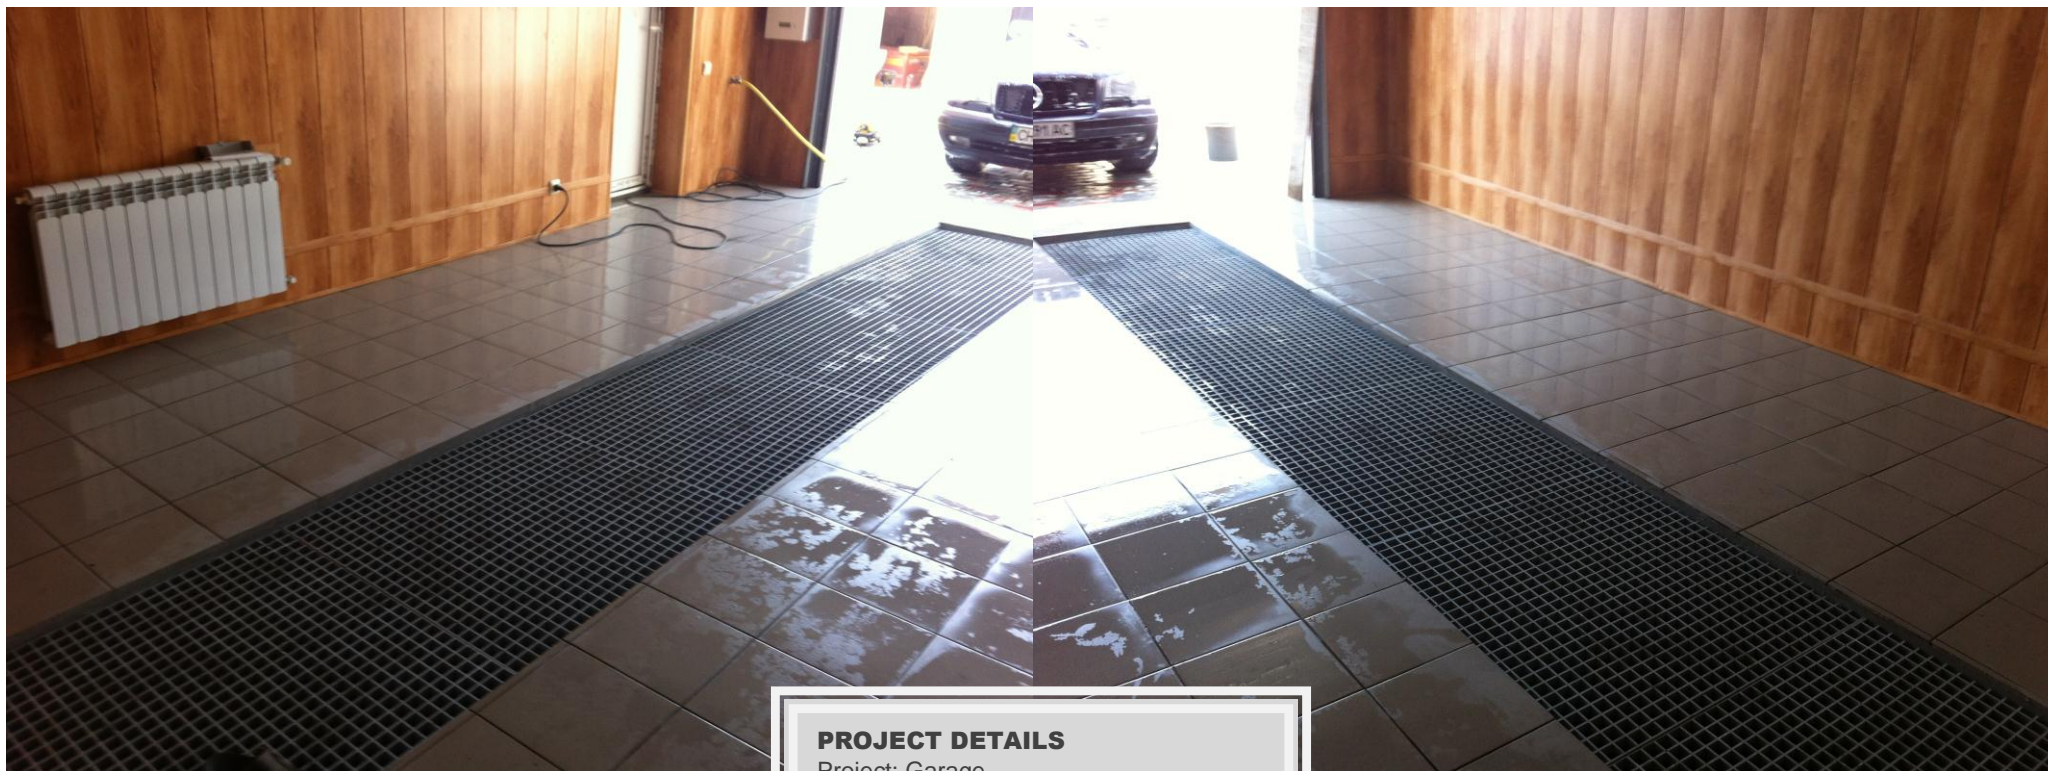

GRP GRATINGS TATRAGRATE

Applications for GRP products. Photos

EN

PROJECT DETAILS

Project: Garage
Application: Covers
Product: GRP Gratings with concave surface