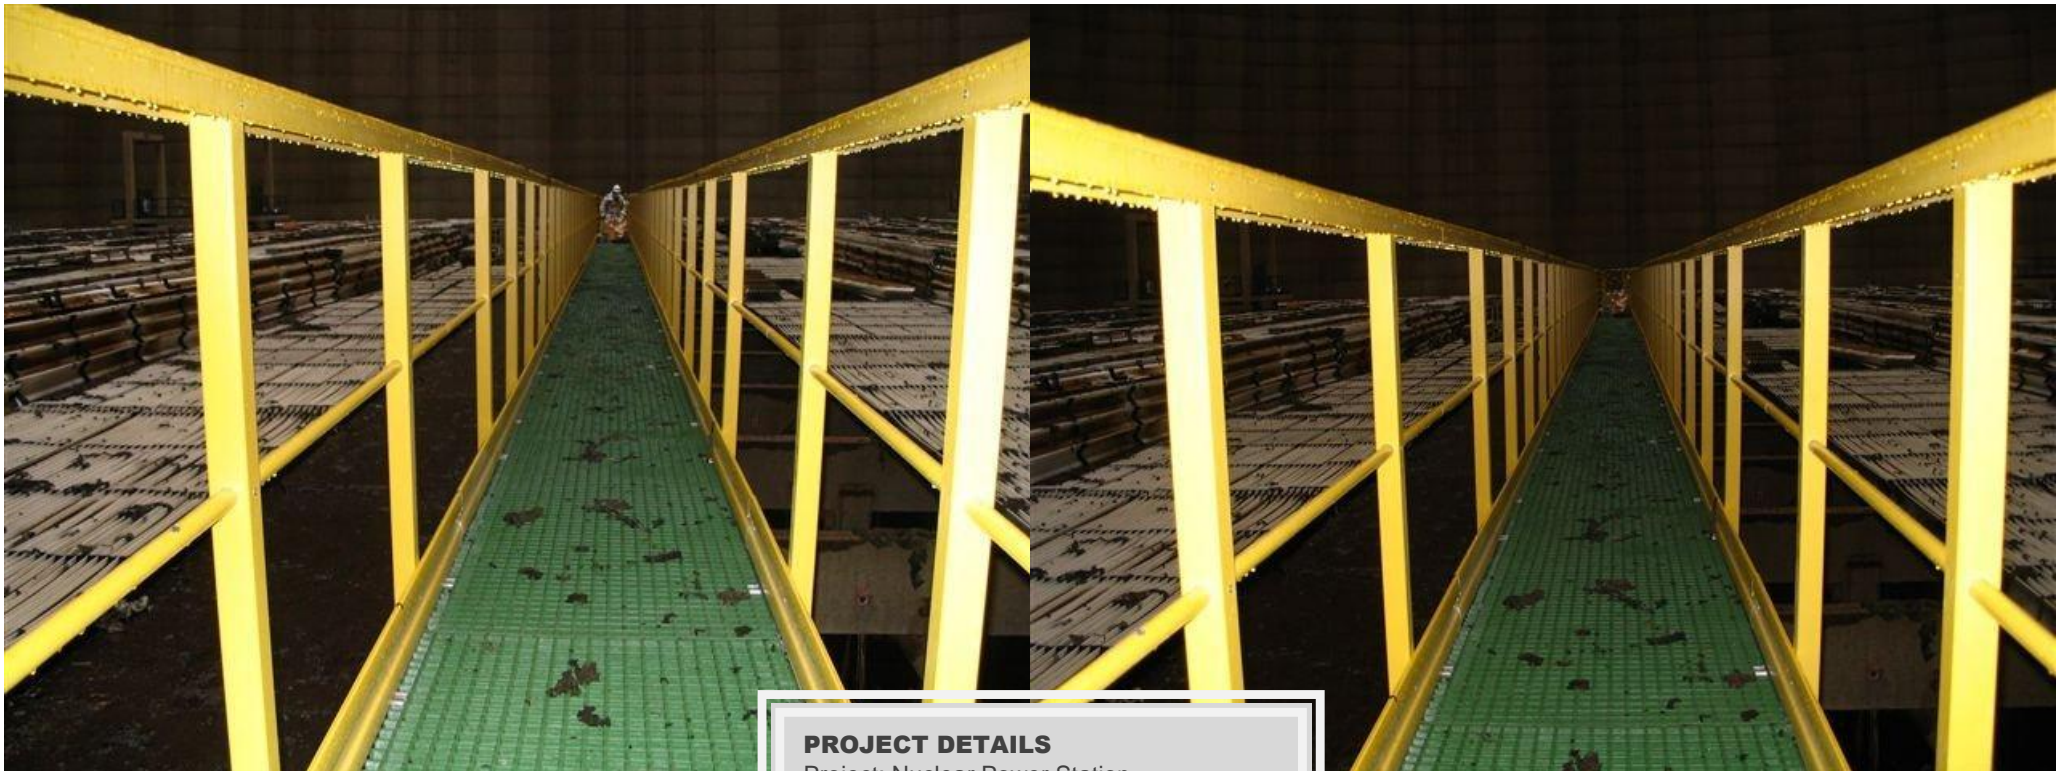

GRP GRATINGS TATRAGRATE

Applications for GRP products. Photos

EN

PROJECT DETAILS

Project: Nuclear Power Station
Application: Floorings, walkways
Product: GRP Gratings with concave surface