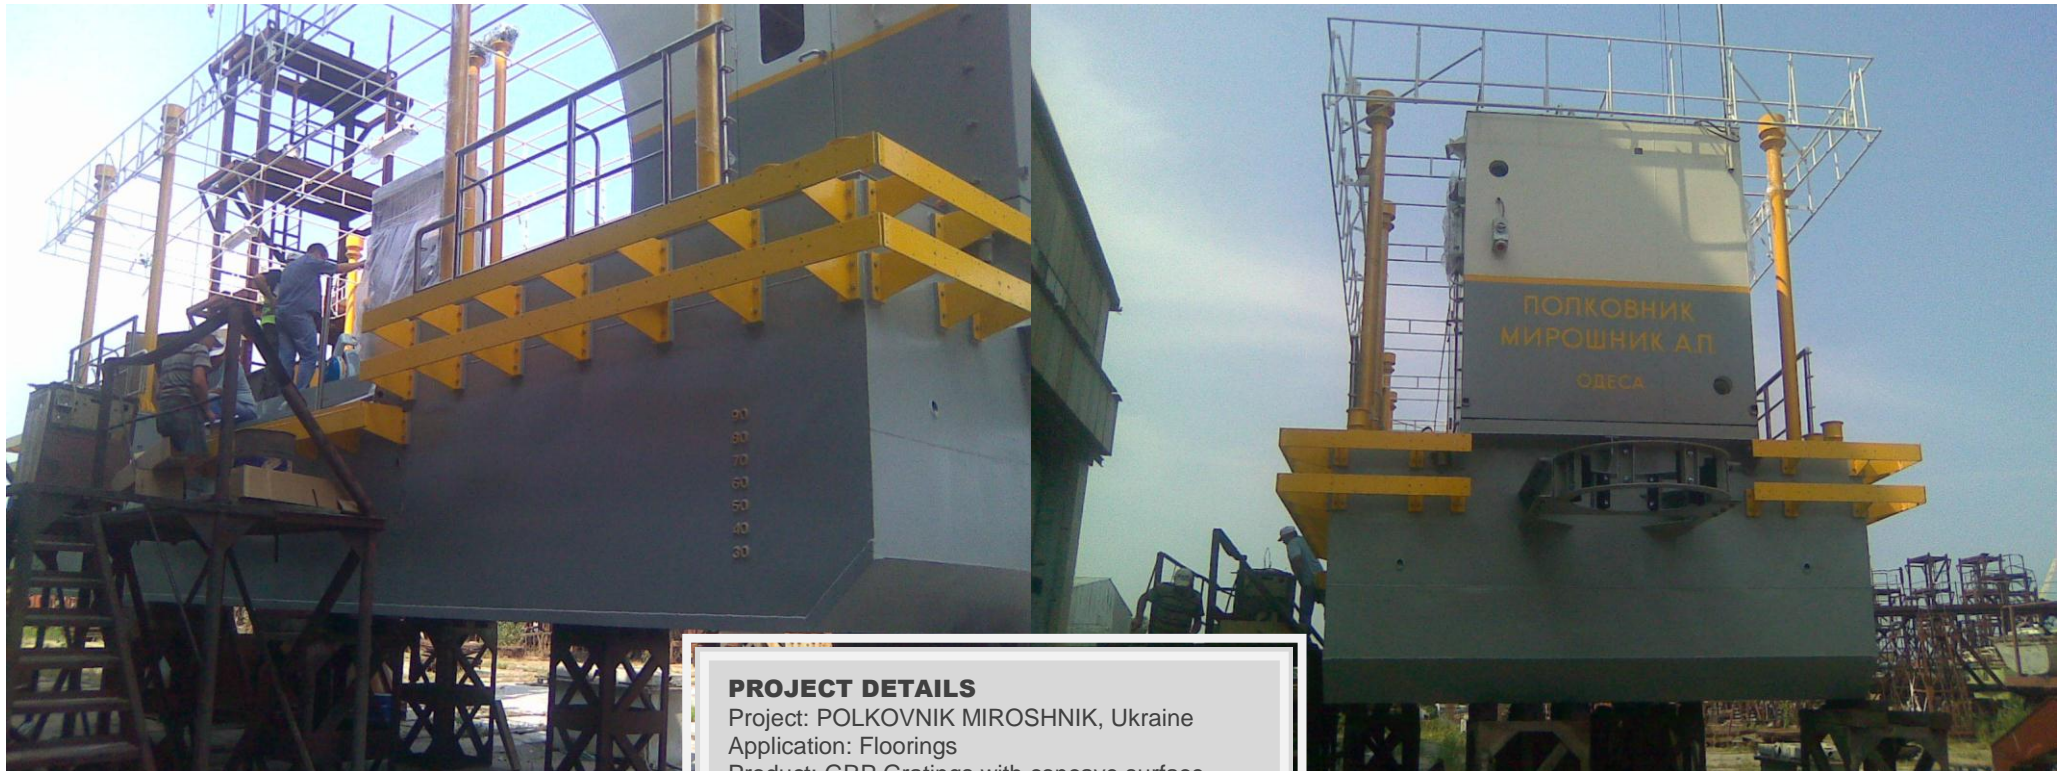

GRP GRATINGS TATRAGRATE

Applications for GRP products. Photos

EN

PROJECT DETAILS
Project: POLKOVNIK MIROSHNIK, Ukraine
Application: Floorings
Product: GRP Gratings with concave surface