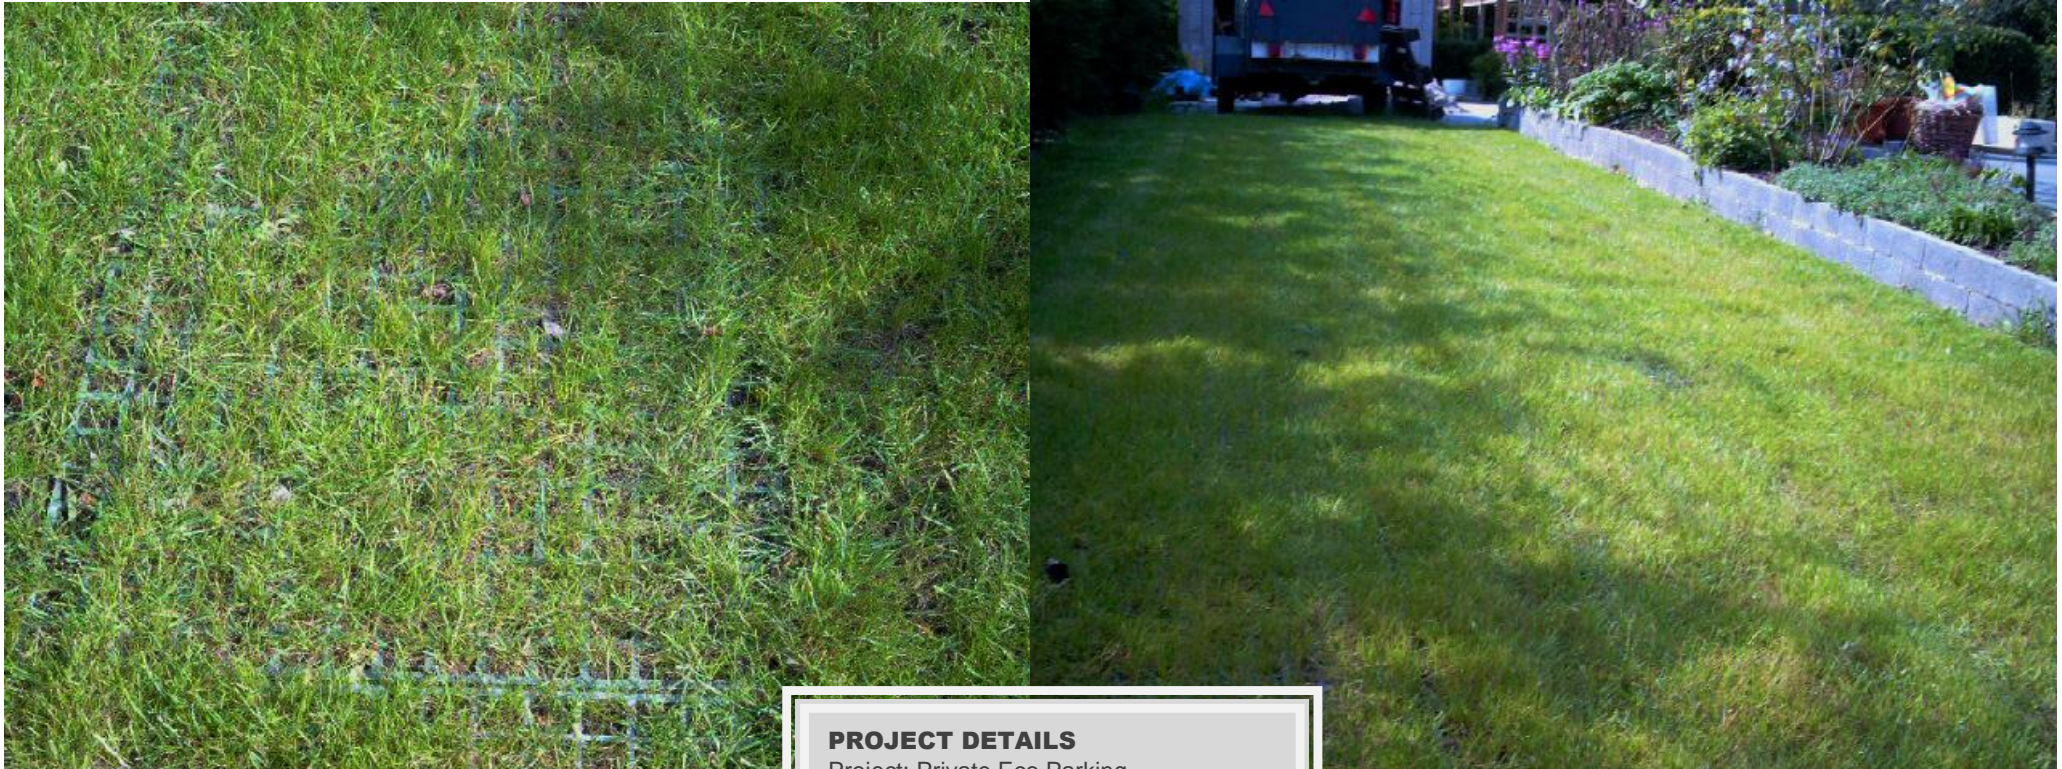

GRP GRATINGS TATRAGRATE

Applications for GRP products. Photos

EN

PROJECT DETAILS

Project: Private Eco Parking

Application:

Product: GRP Gratings with concave
surface